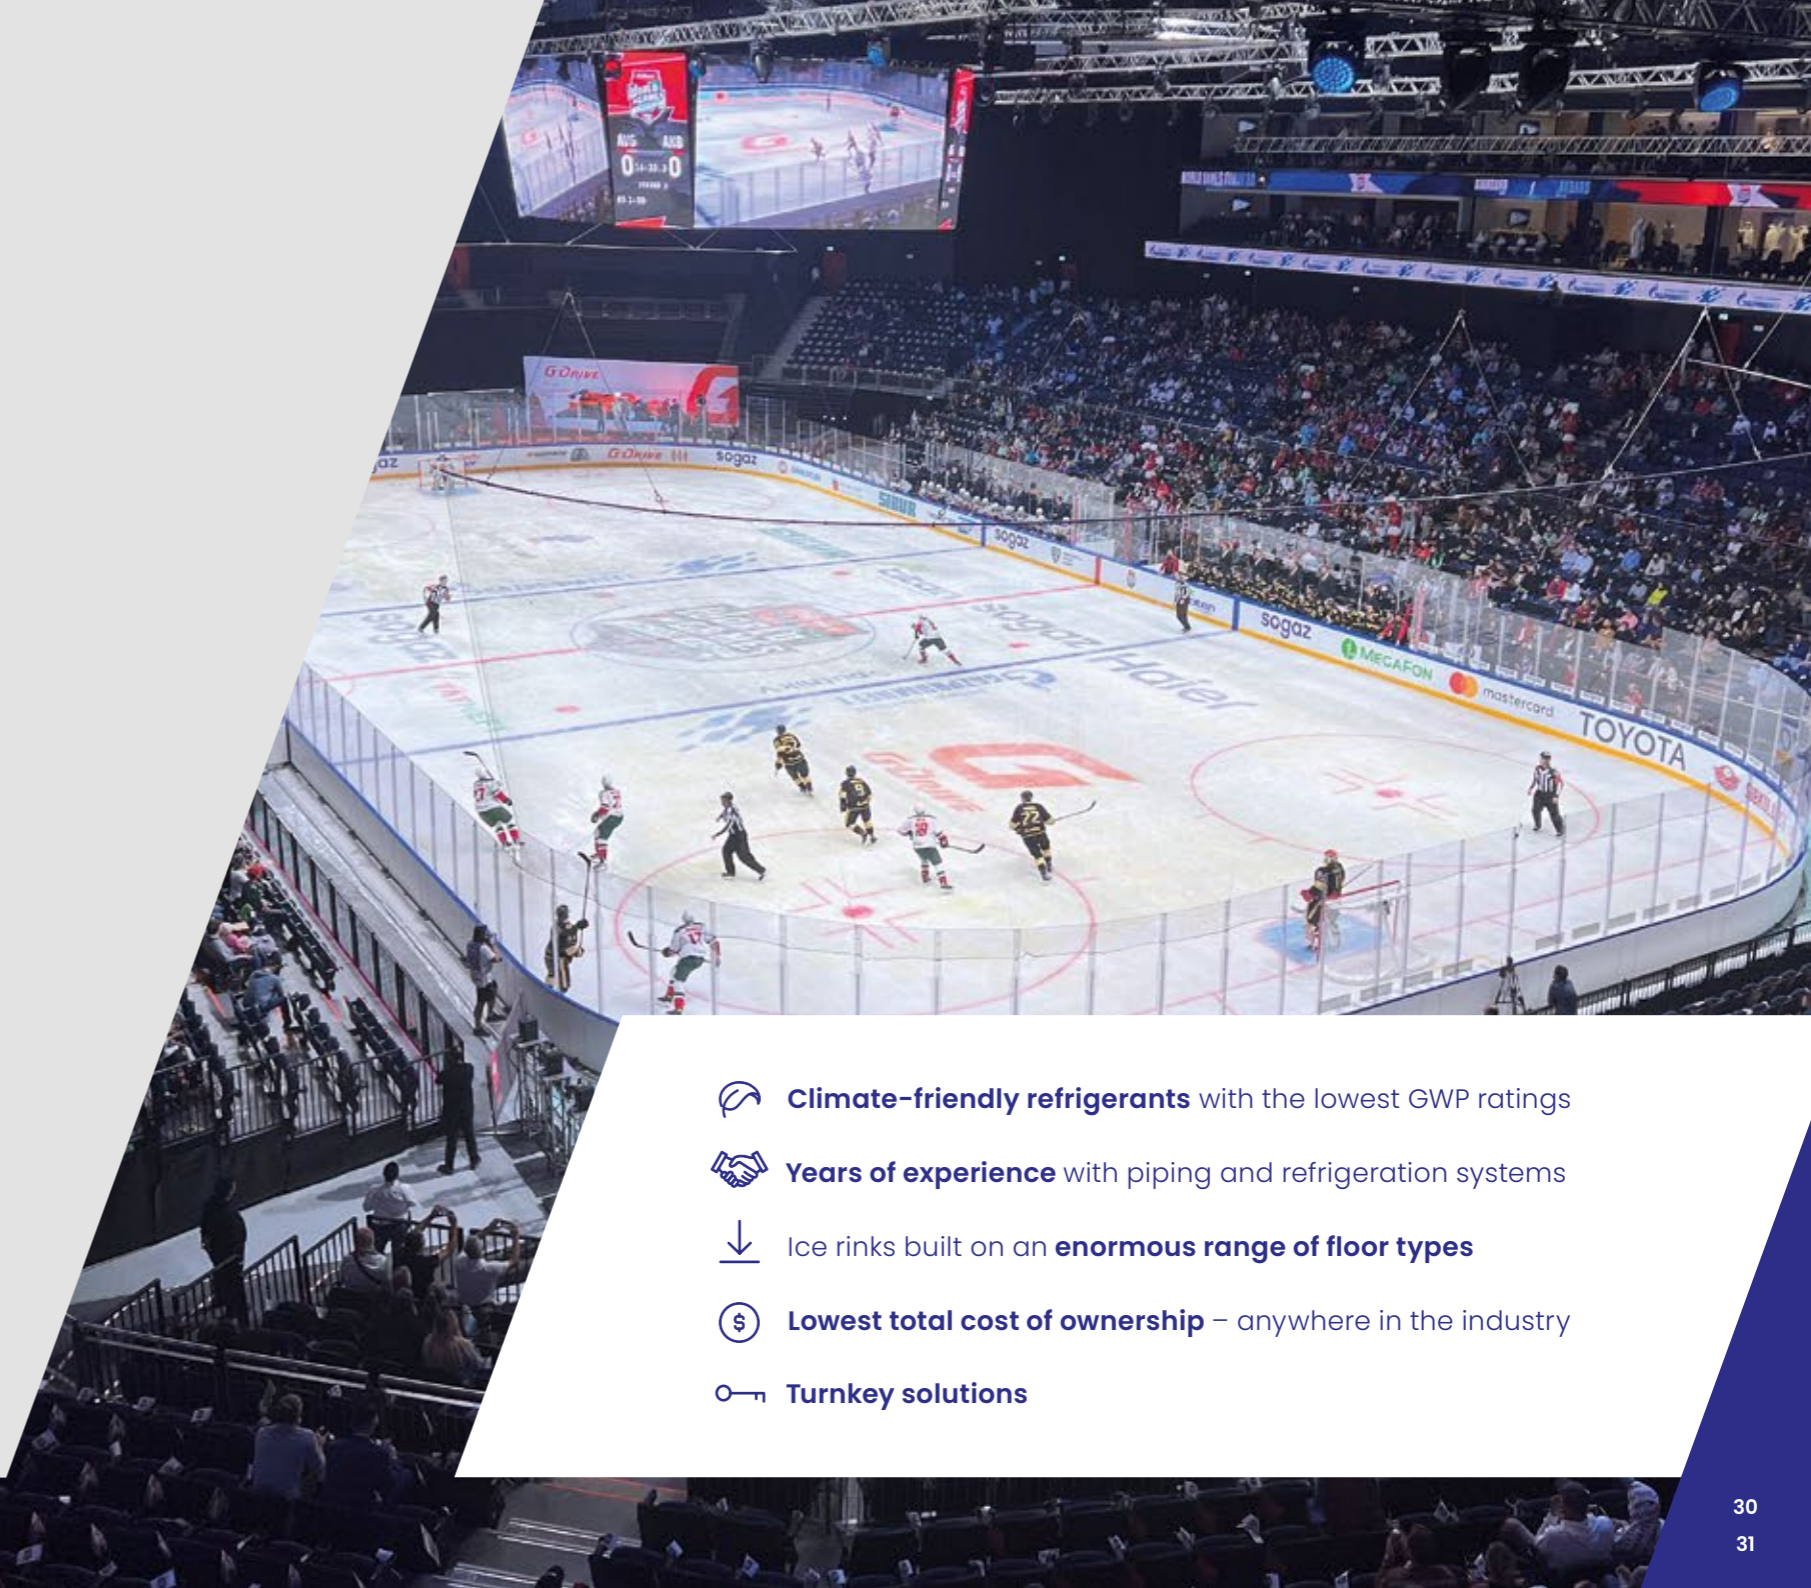

Permanent Ice rinks

Sports facilities come in all shapes and sizes, and REALICE has specialized over the years in planning and installing ice rink solutions that meet the most varied requirements. We generally distinguish between permanent and semi-permanent ice rink solutions, and each of these comes with a range of custom options.

Lowest figures

GLOBAL WARMING POTENTIAL

REALICE offers a pioneering combination of natural and ecofriendly refrigerants and high-tech chillers, resulting in the lowest GWP ratings. We use natural refrigerants instead of fluorinated gases. These are perfectly suited to ice rinks and make an important statement about environmental protection and sustainability.

Countless refrigerant gases are used in today's refrigeration technology. These include gases such as NH₃, 1234ze, R454b, R410, R134A, R32. We will gladly advise you in detail about any of them.

Our promise

LOWEST TOTAL COST OF OWNERSHIP

We guarantee our customers the lowest total cost of ownership. Thanks to our expertise around every aspect of refrigeration technology, and especially around refrigerants – **whether conventional refrigerant gases, 1234ze, CO₂, or NH₃** – REALICE can deliver market-beating refrigeration packages in terms of technology, and above all in terms of investment. And that means worldwide.

- **Climate-friendly refrigerants** with the lowest GWP ratings
- **Years of experience** with piping and refrigeration systems
- Ice rinks built on an **enormous range of floor types**
- **Lowest total cost of ownership** – anywhere in the industry
- **Turnkey solutions**