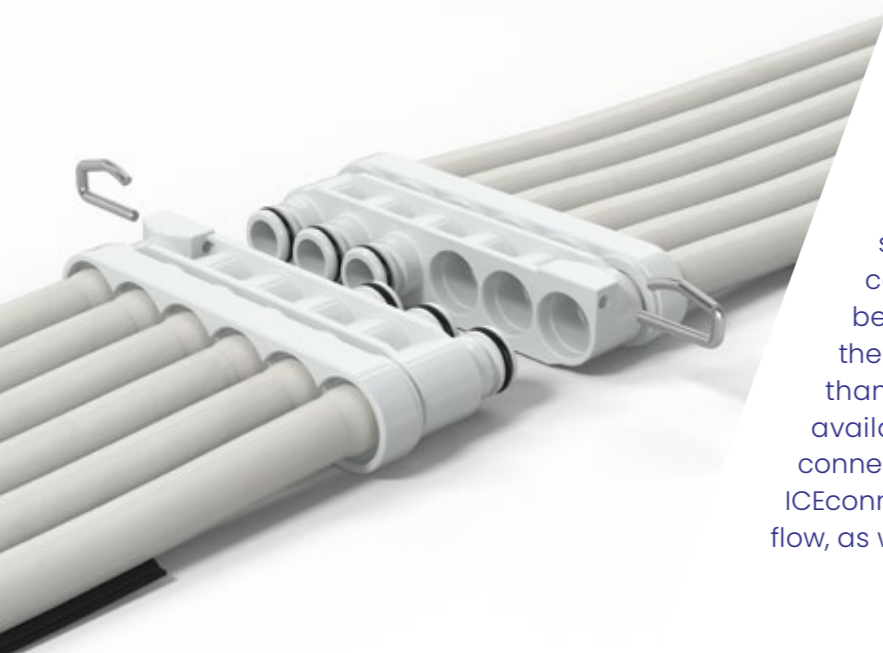

✓ Ice quality and reliability

↔ Flexibility of area and shape

♻️ Energy consumption and sustainability

✏️ Customization options

🕒 Fastest assembly/disassembly

💰 Attractive business model

💡 Temperature resistance

ICEplus® & ICEconnect

Because its cooling tubes have larger inner diameters, our white cooling mat system ICEplus® guarantees lower energy consumption as well as demonstrably better-quality ice. They are UV-resistant and the ice formation process is many times faster than with conventional systems. ICEplus® is available in different lengths and can be connected quickly and safely using our intelligent ICEconnect connector. And it guarantees perfect flow, as well as perfect ice.

ICESystem – intelligent modular system

Our REALICE modules are positioned along the shorter side of the ice area, which is an unmistakable feature of a REALICE ice rink.

This sophisticated system, which can be made up of any combination of **modules, mats and connectors**, is the only innovative modular setup of its kind on the market. It offers endless possibilities for designing ice surfaces: even skateways or ice paths in which the modules are replaced by exposed aluminum tubes running along them.

Modular & flexible

Our REALICE technology with its ICESystem is one thing above all else: **flexible and efficient**. The length and shape of ice surfaces can be adapted easily at any time on account of the modular build, and can be installed on any subsurface.