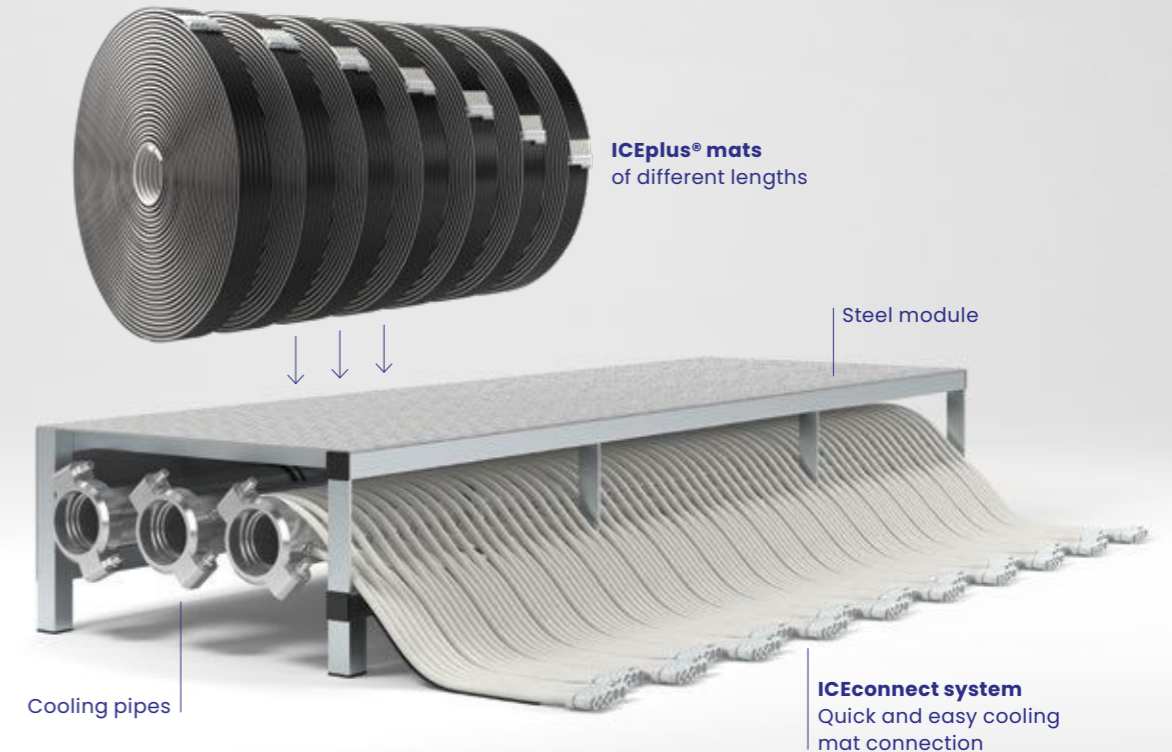

✓ Ice quality and reliability

↔ Flexibility of area and shape

♻️ Energy consumption and sustainability

✏️ Customization options

🕒 Fastest assembly/disassembly

💰 Attractive business model

💡 Temperature resistance

ICEplus® & ICEconnect

Because its cooling tubes have larger inner diameters, our white cooling mat system ICEplus® guarantees lower energy consumption as well as demonstrably better-quality ice. They are UV-resistant and the ice formation process is many times faster than with conventional systems. ICEplus® is available in different lengths and can be connected quickly and safely using our intelligent ICEconnect connector. And it guarantees perfect flow, as well as perfect ice.

ICESystem – intelligent modular system

Our REALICE modules are positioned along the shorter side of the ice area, which is an unmistakable feature of a REALICE ice rink.

This sophisticated system, which can be made up of any combination of **modules, mats and connectors**, is the only innovative modular setup of its kind on the market. It offers endless possibilities for designing ice surfaces: even skateways or ice paths in which the modules are replaced by exposed aluminum tubes running along them.

Modular & flexible

Our REALICE technology with its ICESystem is one thing above all else: **flexible and efficient**. The length and shape of ice surfaces can be adapted easily at any time on account of the modular build, and can be installed on any subsurface.