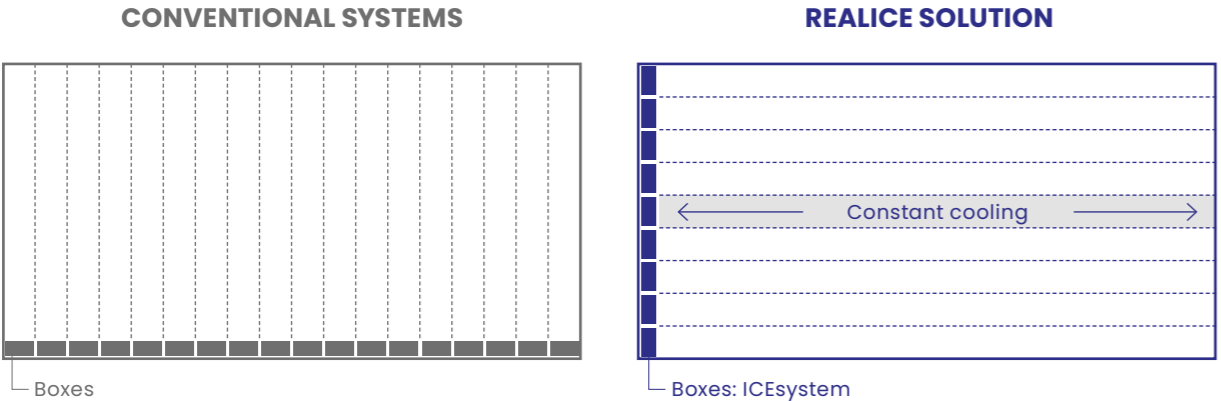

Modular & flexible

Our REALICE technology with its ICESystem is one thing above all else: **flexible and efficient**. The length and shape of ice surfaces can be adapted easily at any time on account of the modular build, and can be installed on any subsurface.

ICEplus® mats also have a unique geometry. REALICE is the only manufacturer in the world to position the boxes on the shorter side of the ice rink without losing quality or energy. On the contrary our system offers:

- **50% less** boxes on average
- Ice rinks **quicker to build and disassemble**
- **25% more** access area and accessible long sides
- Significant **cost and energy savings**

Example: ice hockey rink 30 x 60 m (85 x 200 ft)